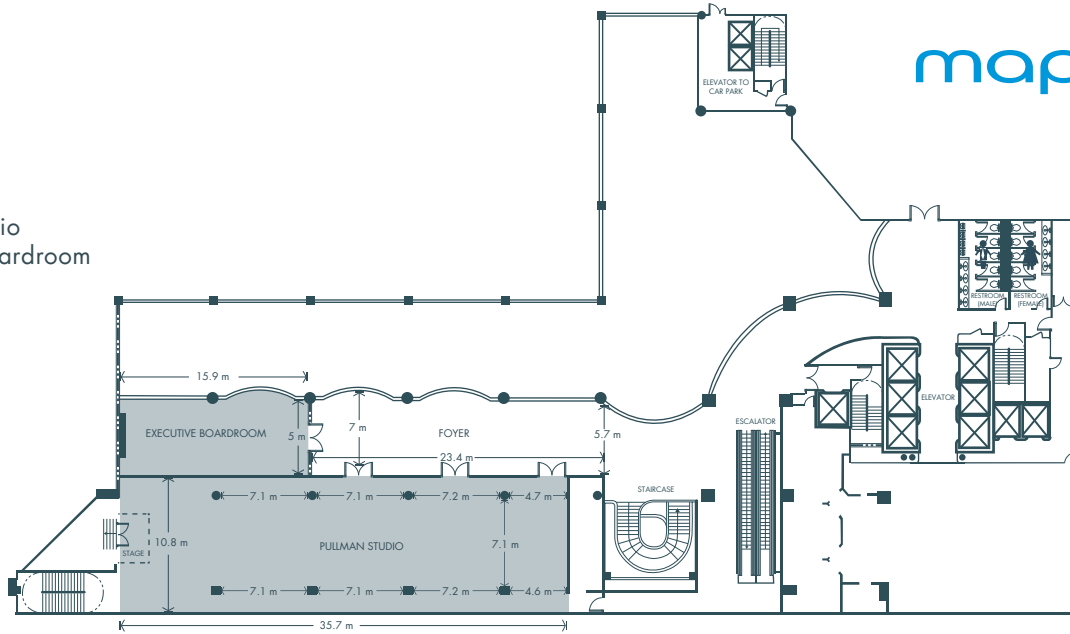

Level 1
Pullman Studio
Executive Boardroom