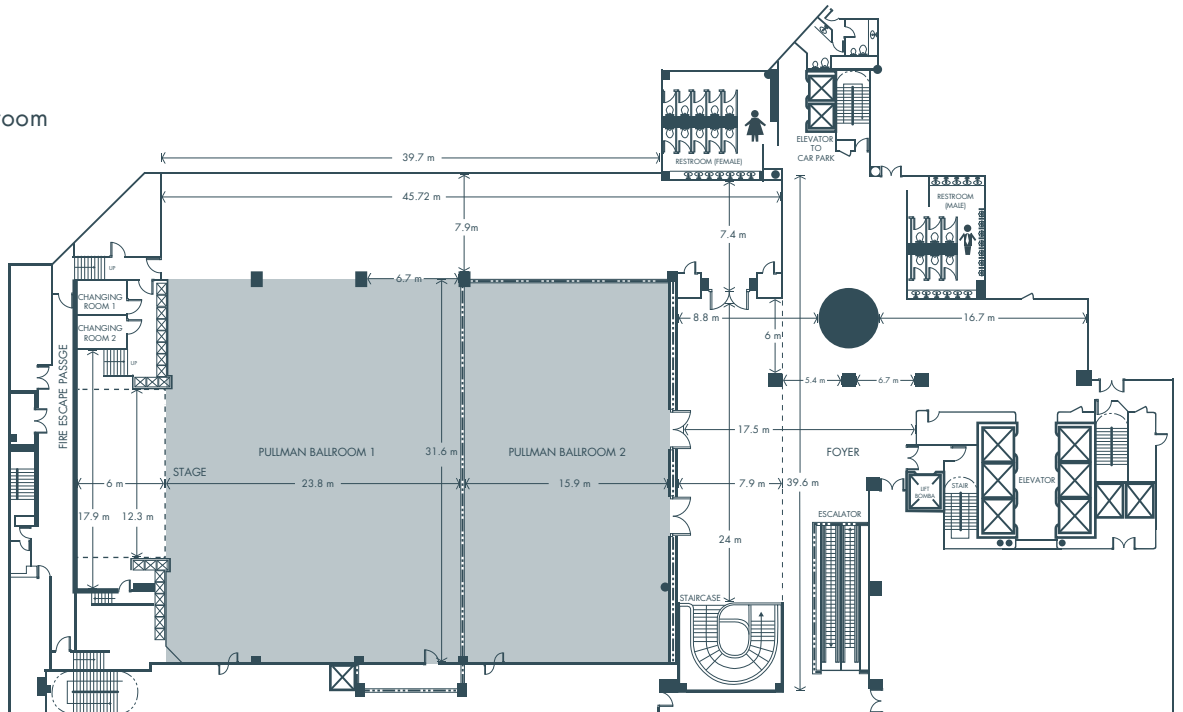

Level 3
Studio 1
Studio 2
Studio 3
Studio 4
Studio 5
Studio 6
Studio 7
Studio 8
Studio 9
Studio 10
Studio 11

PULLMAN KUALA LUMPUR BANGSAR

Meeting Room and Banqueting Capacities

Capacity of each layout

| Room name | Theatre | U-Shape | Boardroom | Classroom | Banquet | Height | Surface | L x W(ft) | Natural Day Light |
|---------------------|---------|---------|-----------|-----------|---------|--------|---------------------|-----------|-------------------|
| STUDIO 1 | 144 | 42 | 36 | 91 | 130 | 9ft | 131 m ² | 52 x 28 | NO |
| STUDIO 2 | 144 | 42 | 36 | 91 | 130 | 9ft | 131 m ² | 52 x 28 | NO |
| STUDIO 3 | 108 | 30 | 24 | 54 | 80 | 9ft | 92 m ² | 41 x 25 | NO |
| STUDIO 4 | 60 | 18 | 24 | 27 | 50 | 9ft | 59 m ² | 46 x 25 | YES |
| STUDIO 5 | 108 | 30 | 24 | 63 | 90 | 9ft | 117 m ² | 46 x 25 | YES |
| STUDIO 6 | 78 | 18 | 18 | 30 | 50 | 9ft | 94 m ² | 30 x 26 | YES |
| STUDIO 7 | 56 | 21 | 18 | 27 | 50 | 9ft | 64 m ² | 26 x 20 | YES |
| STUDIO 8 | 60 | 18 | 12 | 18 | 50 | 9ft | 62 m ² | 21 x 24 | YES |
| STUDIO 9 | 84 | 24 | 20 | 36 | 50 | 9ft | 75 m ² | 31 x 27 | NO |
| STUDIO 10 | 72 | 24 | 18 | 33 | 60 | 9ft | 69 m ² | 31 x 24 | NO |
| STUDIO 11 | 48 | 21 | 18 | 30 | 50 | 9ft | 51 m ² | 31 x 18 | NO |
| PULLMAN STUDIO | 350 | - | - | 190 | 180 | 10ft | 385 m ² | 119 x 23 | YES |
| PULLMAN BALLROOM | 1680 | - | - | 792 | 1320 | 27ft | 1073 m ² | 129 x 123 | NO |
| PULLMAN BALLROOM 1 | 900 | - | - | 576 | 540 | 27ft | 599 m ² | 92 x 72 | NO |
| PULLMAN BALLROOM 2 | 310 | - | - | 255 | 300 | 27ft | 432 m ² | 92 x 52 | NO |
| EXECUTIVE BOARDROOM | - | - | 22 | - | - | 10ft | 86 m ² | 49 x 17 | NO |