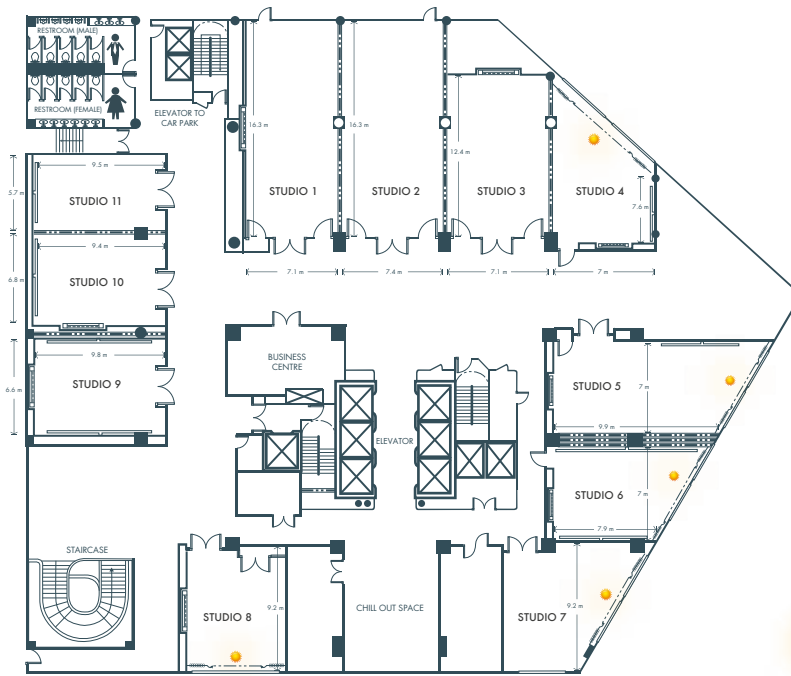

Level 3
Studio 1
Studio 2
Studio 3
Studio 4
Studio 5
Studio 6
Studio 7
Studio 8
Studio 9
Studio 10
Studio 11

PULLMAN KUALA LUMPUR BANGSAR

Meeting Room and Banqueting Capacities

Capacity of each layout

| Room name | Theatre | U-Shape | Boardroom | Classroom | Banquet | Height | Surface | L x W(ft) | Natural Day Light |
|---------------------|---------|---------|-----------|-----------|---------|--------|---------------------|-----------|-------------------|
| STUDIO 1 | 144 | 42 | 36 | 91 | 130 | 9ft | 131 m ² | 52 x 28 | NO |
| STUDIO 2 | 144 | 42 | 36 | 91 | 130 | 9ft | 131 m ² | 52 x 28 | NO |
| STUDIO 3 | 108 | 30 | 24 | 54 | 80 | 9ft | 92 m ² | 41 x 25 | NO |
| STUDIO 4 | 60 | 18 | 24 | 27 | 50 | 9ft | 59 m ² | 46 x 25 | YES |
| STUDIO 5 | 108 | 30 | 24 | 63 | 90 | 9ft | 117 m ² | 46 x 25 | YES |
| STUDIO 6 | 78 | 18 | 18 | 30 | 50 | 9ft | 94 m ² | 30 x 26 | YES |
| STUDIO 7 | 56 | 21 | 18 | 27 | 50 | 9ft | 64 m ² | 26 x 20 | YES |
| STUDIO 8 | 60 | 18 | 12 | 18 | 50 | 9ft | 62 m ² | 21 x 24 | YES |
| STUDIO 9 | 84 | 24 | 20 | 36 | 50 | 9ft | 75 m ² | 31 x 27 | NO |
| STUDIO 10 | 72 | 24 | 18 | 33 | 60 | 9ft | 69 m ² | 31 x 24 | NO |
| STUDIO 11 | 48 | 21 | 18 | 30 | 50 | 9ft | 51 m ² | 31 x 18 | NO |
| PULLMAN STUDIO | 350 | - | - | 190 | 180 | 10ft | 385 m ² | 119 x 23 | YES |
| PULLMAN BALLROOM | 1680 | - | - | 792 | 1320 | 27ft | 1073 m ² | 129 x 123 | NO |
| PULLMAN BALLROOM 1 | 900 | - | - | 576 | 540 | 27ft | 599 m ² | 92 x 72 | NO |
| PULLMAN BALLROOM 2 | 310 | - | - | 255 | 300 | 27ft | 432 m ² | 92 x 52 | NO |
| EXECUTIVE BOARDROOM | - | - | 22 | - | - | 10ft | 86 m ² | 49 x 17 | NO |